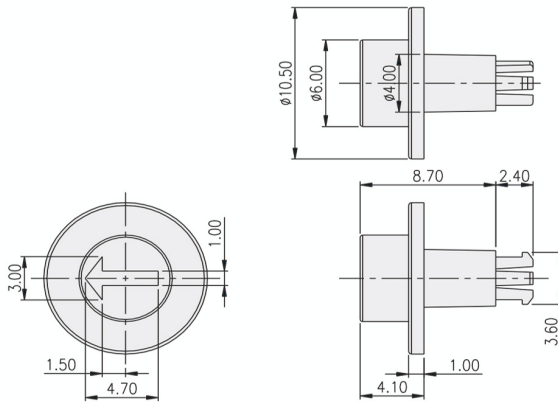

ROTARY CODED SWITCH SKRB SERIES

Cap Accessories for RB

HOW TO ORDER

SKRB - [] []

Cap Color:
K=Black
N=Brown
B=Blue
Ge=Grey
R=Red
Y=Yellow

Knob Type:
1= Short Spindle
2= Long Spindle
3=Segment Wheel

PACKAGE

<Bag>

SKRB-1, SKRB-2: 500 pcs.
SKRB-3: 1000pcs.

SKRB-1

PART NO.	COLOR
SKRB-1K	BLACK
SKRB-1N	BROWN
SKRB-1R	RED
SKRB-1B	BLUE
SKRB-1Y	YELLOW
SKRB-1Ge	GREY

SKRB-2

PART NO.	COLOR
SKRB-2K	BLACK
SKRB-2N	BROWN
SKRB-2R	RED
SKRB-2B	BLUE
SKRB-2Y	YELLOW
SKRB-2Ge	GREY