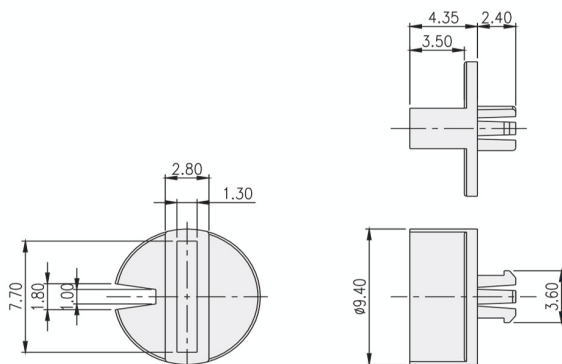

SKRB-3

PART NO.	COLOR
SKRB-3K	BLACK
SKRB-3N	BROWN
SKRB-3R	RED
SKRB-3B	BLUE
SKRB-3Y	YELLOW
SKRB-3Ge	GREY

ROTARY CODED SWITCH