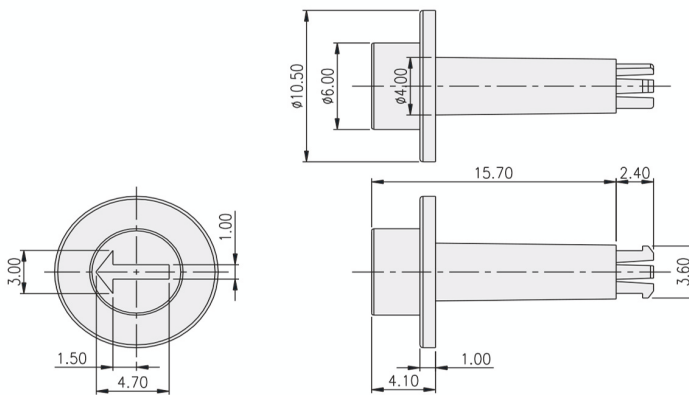

ROTARY CODED SWITCH SKRB SERIES

Cap Accessories for RB

HOW TO ORDER

SKRB - [] []

Cap Color:
K=Black
N=Brown
B=Blue
Ge=Grey
R=Red
Y=Yellow

Knob Type:
1= Short Spindle
2= Long Spindle
3=Segment Wheel

PACKAGE

<Bag>

SKRB-1, SKRB-2: 500 pcs.
SKRB-3: 1000pcs.

SKRB-1

PART NO.	COLOR
SKRB-1K	BLACK
SKRB-1N	BROWN
SKRB-1R	RED
SKRB-1B	BLUE
SKRB-1Y	YELLOW
SKRB-1Ge	GREY

SKRB-2

PART NO.	COLOR
SKRB-2K	BLACK
SKRB-2N	BROWN
SKRB-2R	RED
SKRB-2B	BLUE
SKRB-2Y	YELLOW
SKRB-2Ge	GREY