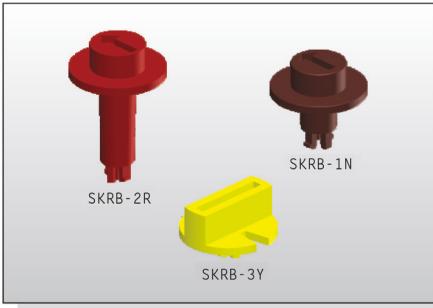

ROTARY CODED SWITCH SKRB SERIES

Cap Accessories for RB

HOW TO ORDER

SKRB - [] []

Cap Color:
K=Black
N=Brown
B=Blue
Ge=Grey
R=Red
Y=Yellow

Knob Type:
1= Short Spindle
2= Long Spindle
3=Segment Wheel

PACKAGE

<Bag>

SKRB-1, SKRB-2: 500 pcs.
SKRB-3: 1000pcs.

SKRB-1

PART NO.	COLOR
SKRB-1K	BLACK
SKRB-1N	BROWN
SKRB-1R	RED
SKRB-1B	BLUE
SKRB-1Y	YELLOW
SKRB-1Ge	GREY

SKRB-2

PART NO.	COLOR
SKRB-2K	BLACK
SKRB-2N	BROWN
SKRB-2R	RED
SKRB-2B	BLUE
SKRB-2Y	YELLOW
SKRB-2Ge	GREY

SKRB-3

PART NO.	COLOR
SKRB-3K	BLACK
SKRB-3N	BROWN
SKRB-3R	RED
SKRB-3B	BLUE
SKRB-3Y	YELLOW
SKRB-3Ge	GREY

ROTARY CODED SWITCH