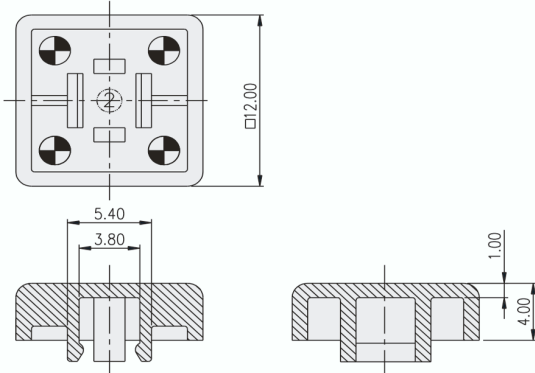

PACKAGE

<Bag>
SKTSC-2: 500pcs
SKTSC-6: 1500 pcs

TACT SWITCH

SKTSC-21