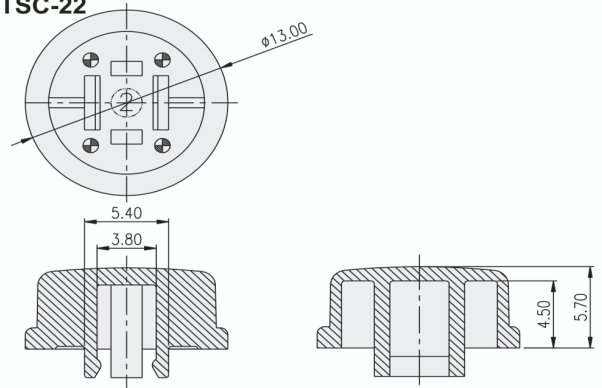

TACT SWITCH SKTSC-(6)(2) SERIES

Cap for 6x6 / 12x12
Tact Switch

HOW TO ORDER

SKTSC - [ ] [ ] [ ]

Prod. Size: <Tactile Switch>
2=12X12mm (Can be applied on SDTS□.24)
6=6x6mm (Can be applied on SDTS□.644)

Cap Type:
1=Square
2=Round

Cap color:
Y=Yellow
B=Blue
R=Red
I=Ivory
K=Black
G=Green
S=Salmon
Ge=Gray

PACKAGE

<Bag>
SKTSC-2: 500pcs
SKTSC-6: 1500 pcs

TACT SWITCH

SKTSC-22