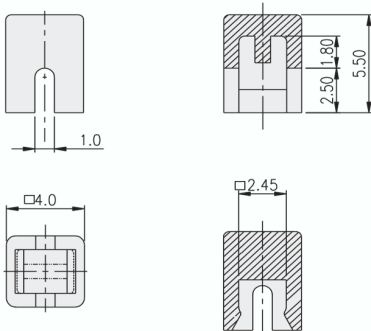

TACT SWITCH SKTSC-(6)(2) SERIES

Cap for 6x6 / 12x12
Tact Switch

HOW TO ORDER

SKTSC - [ ] [ ] [ ]

Prod. Size: <Tactile Switch>
2=12X12mm (Can be applied on SDTS□.24)
6=6x6mm (Can be applied on SDTS□.644)

Cap Type:
1=Square
2=Round

Cap color:
Y=Yellow
B=Blue
R=Red
I=Ivory
K=Black
G=Green
S=Salmon
Ge=Gray

PACKAGE

<Bag>
SKTSC-2: 500pcs
SKTSC-6: 1500 pcs

TACT SWITCH

SKTSC-61